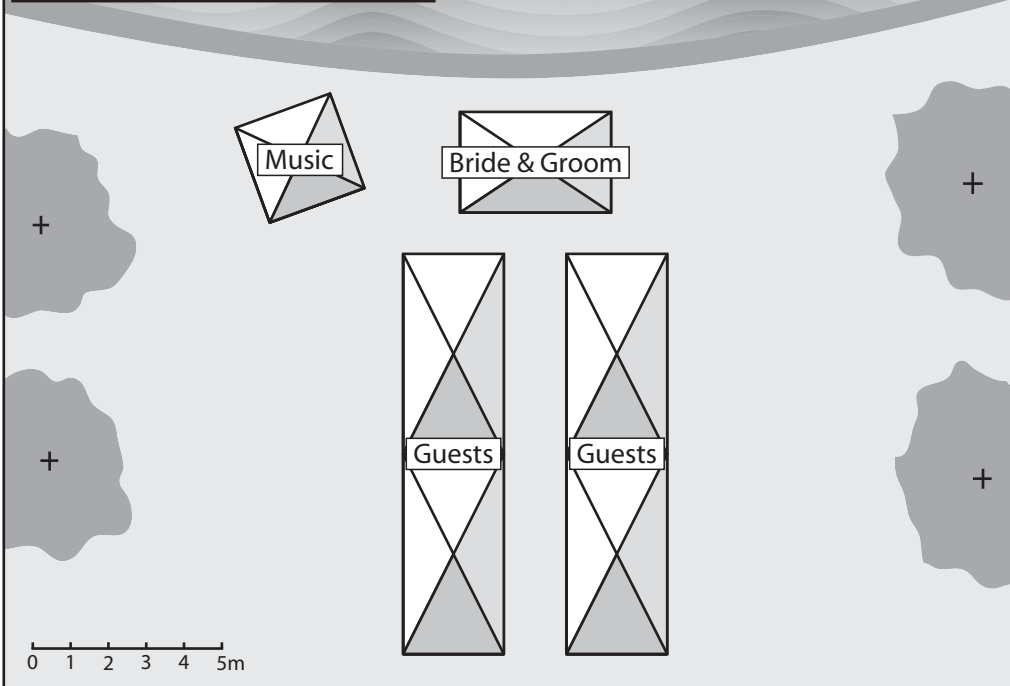

## "Chapel" configuration

Suggested marquee layout for garden wedding.

All 3 diagrams on this page show the same marquee layout.

The price is \$695 inc. GST (chairs are not included).