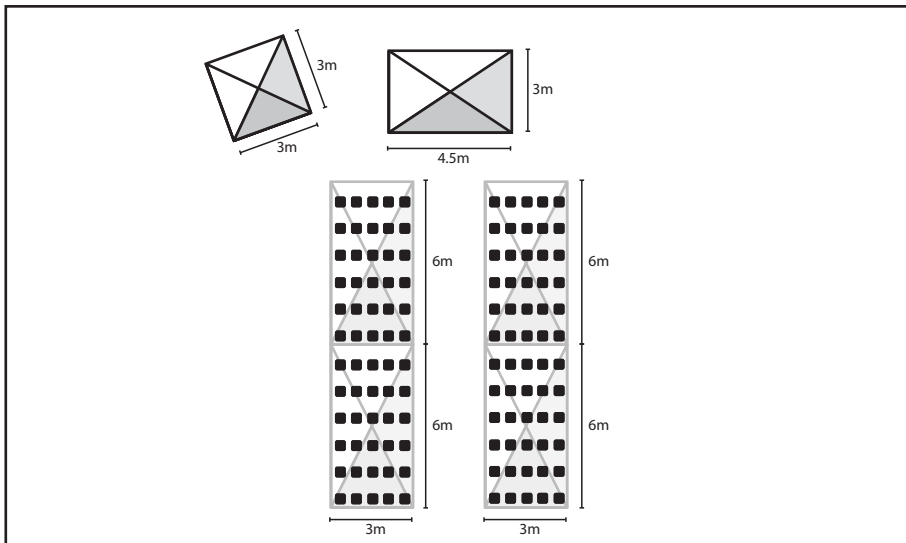

## "Chapel" configuration

Suggested marquee layout for garden wedding.

All 3 diagrams on this page show the same marquee layout.

The price is \$695 inc. GST (chairs are not included).

## 140 Seated

**Wedding Ceremony Option 6**  
**\$695 inc GST**