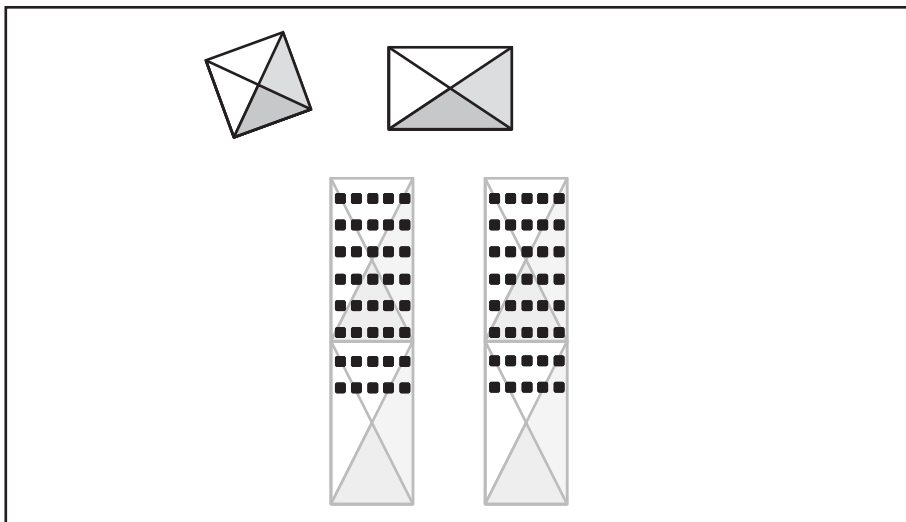

80 Seated and 40 Standing

49 Capella Crescent
Moorabbin Vic 3189
ph: 03 9555 9535
fax: 03 9555 5332
www.instantshade.com.au