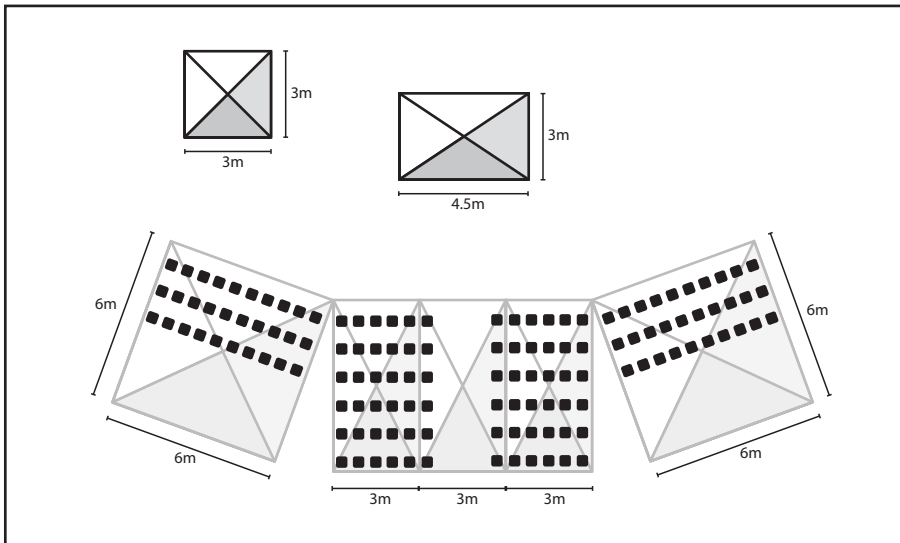

Instant Marquees

220 Standing

Suggested marquee layout for garden wedding.

All 3 diagrams on this page show the same marquee layout.

The price is \$975 inc. GST (chairs are not included).

132 Seated and 100 Standing