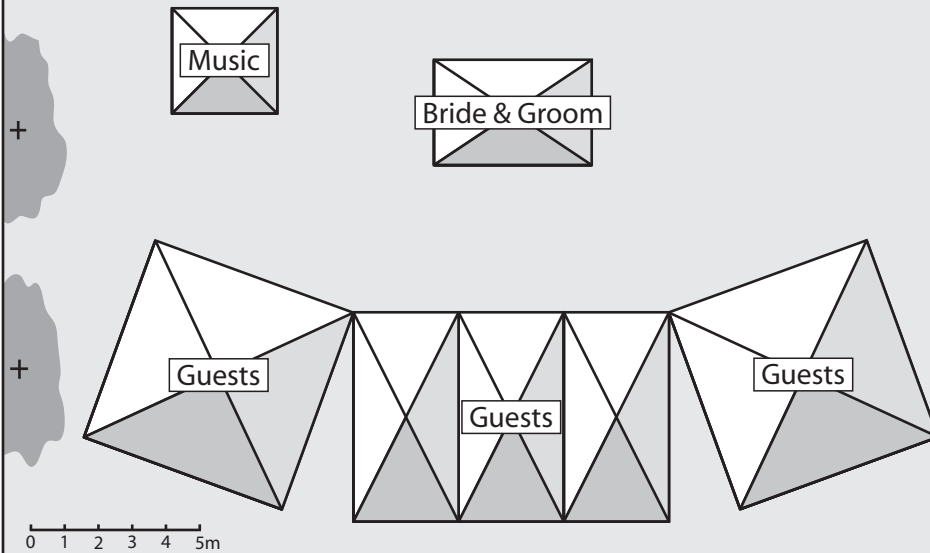

Instant Marquees

220 Standing

Suggested marquee layout for garden wedding.

All 3 diagrams on this page show the same marquee layout.

The price is \$975 inc. GST (chairs are not included).

132 Seated and 100 Standing