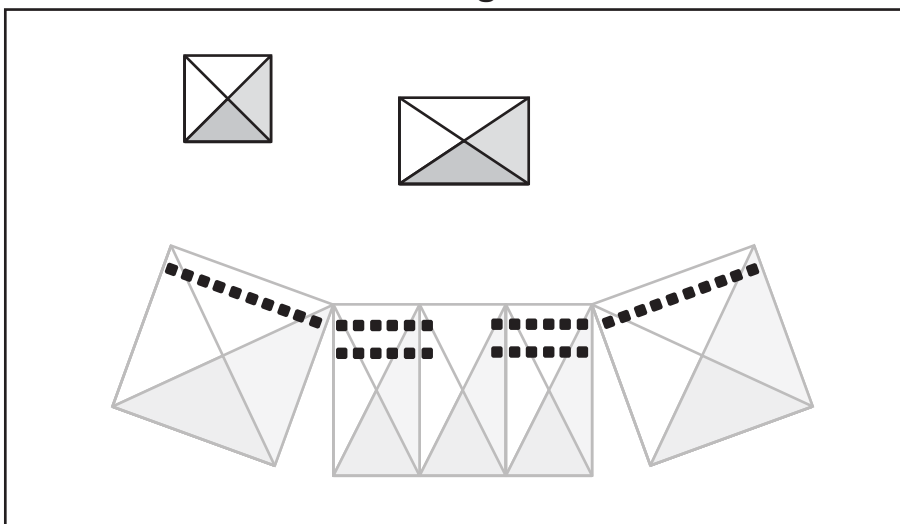

40 Seated and 160 Standing

49 Capella Crescent
Moorabbin Vic 3189
ph: 03 9555 9535
fax: 03 9555 5332
www.instantshade.com.au