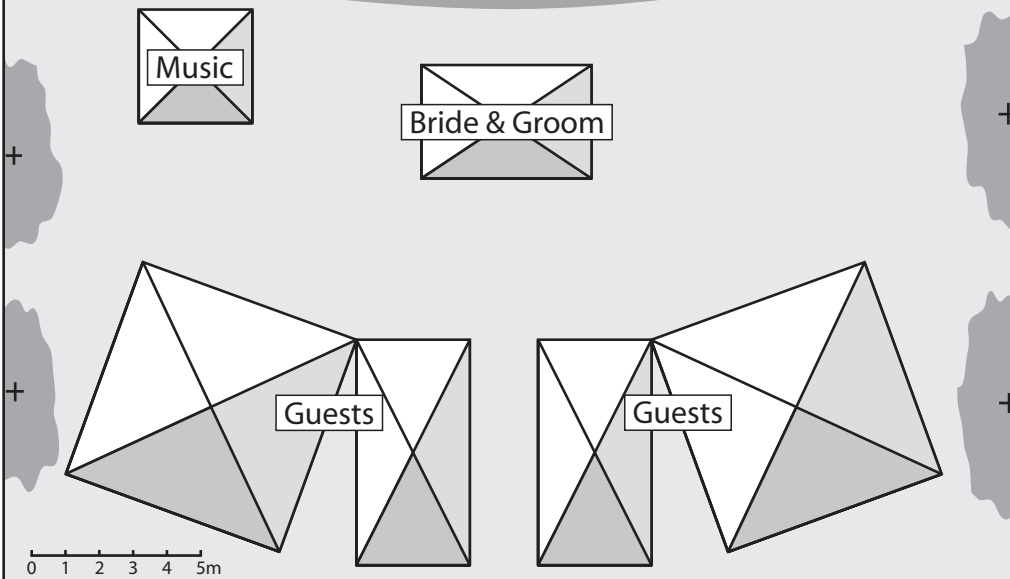

Instant Marquees

220 Standing

Suggested marquee layout for garden wedding.

All 3 diagrams on this page show the same marquee layout.

The price is \$895 inc. GST (chairs are not included).

100 Seated and 80 Standing