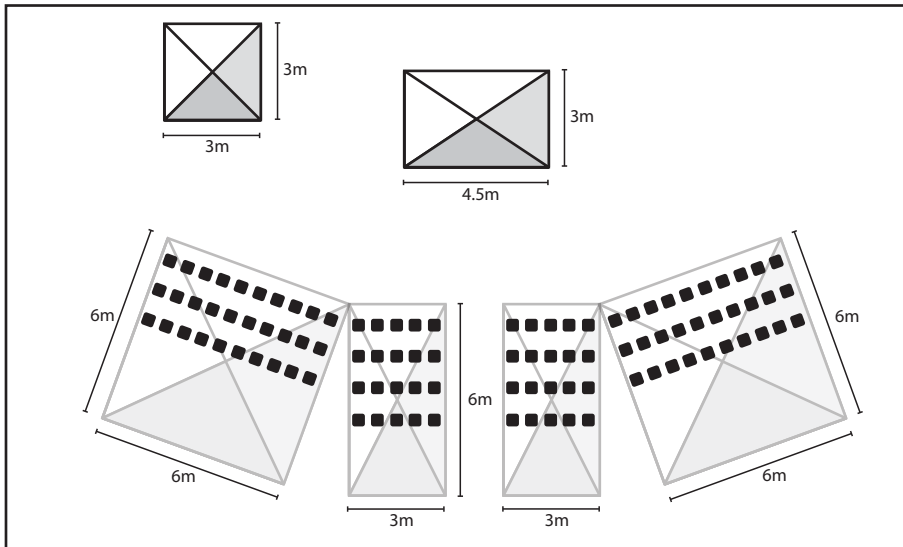

Instant Marquees

220 Standing

Suggested marquee layout for garden wedding.

All 3 diagrams on this page show the same marquee layout.

The price is \$895 inc. GST (chairs are not included).

100 Seated and 80 Standing