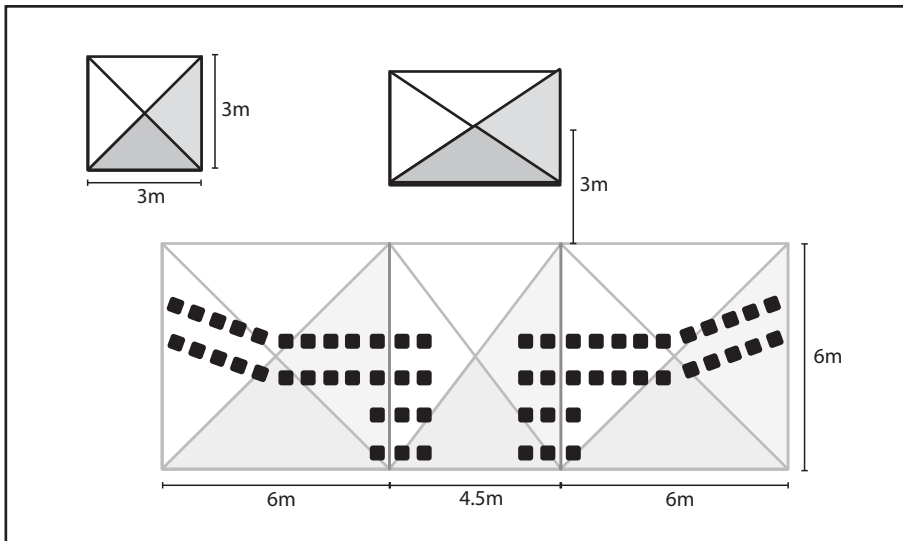

Instant Marquees

120 Standing

Suggested marquee layout for garden wedding.

All 3 diagrams on this page show the same marquee layout.

The price is \$795 inc. GST (chairs are not included).

60 Seated and 60 Standing