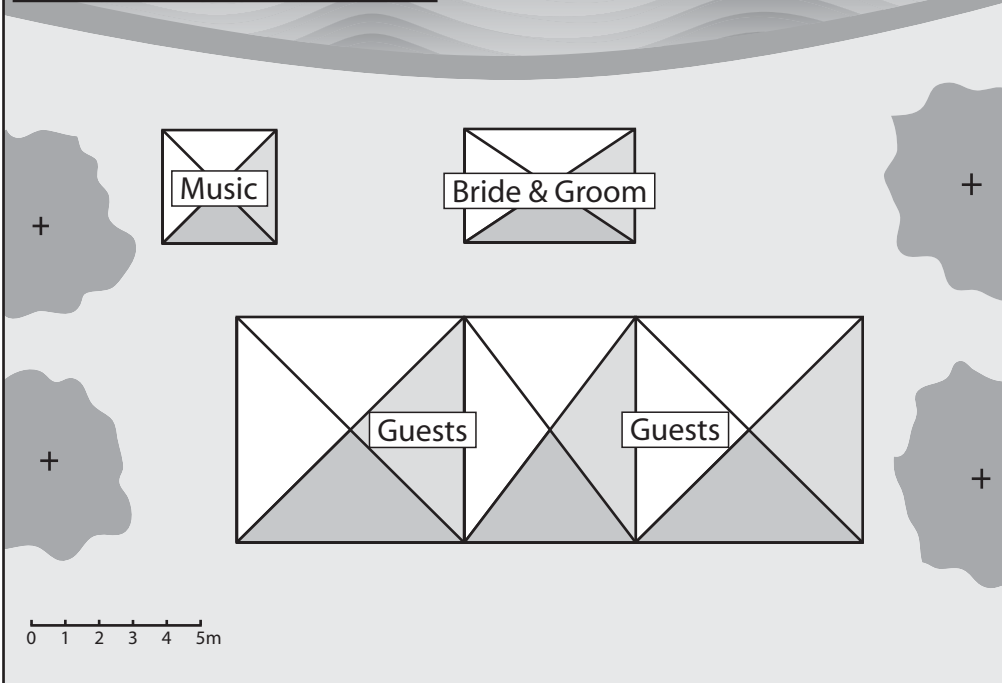

Instant Marquees

120 Standing

Suggested marquee layout for garden wedding.

All 3 diagrams on this page show the same marquee layout.

The price is \$795 inc. GST (chairs are not included).

60 Seated and 60 Standing