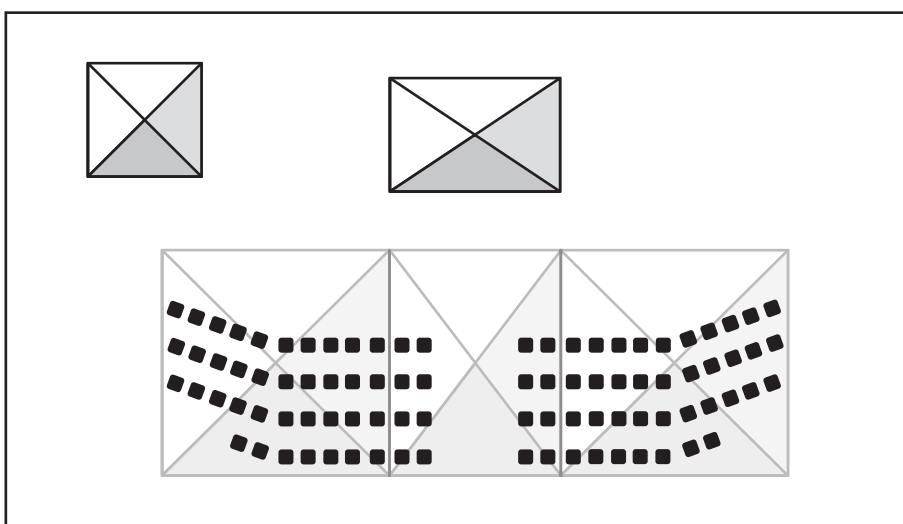

90 Seated

49 Capella Crescent
Moorabbin Vic 3189
ph: 03 9555 9535
fax: 03 9555 5332
www.instantshade.com.au