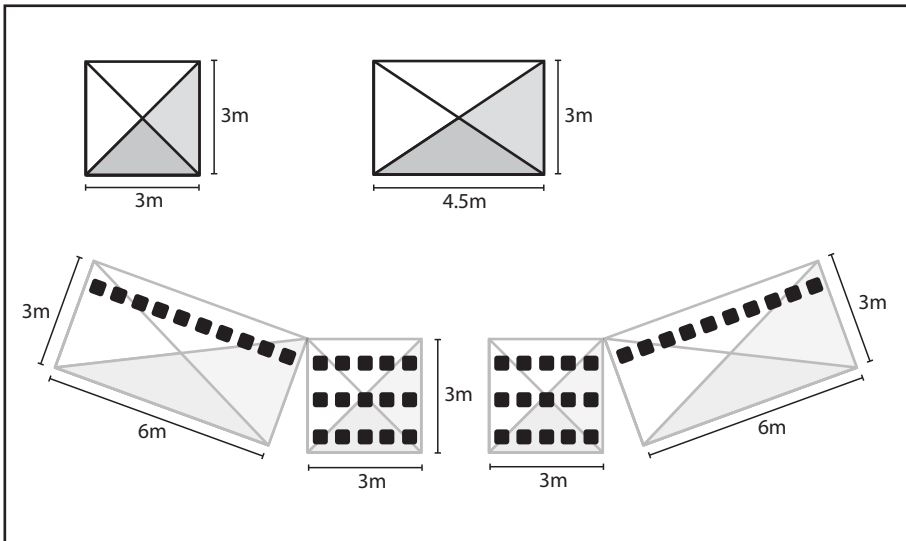

Instant Marquees

120 Standing

Suggested marquee layout for garden weddings

All 3 diagrams on this page show the same marquee layout.

The price is \$595 inc. GST (chairs are not included).

50 Seated and 50 Standing