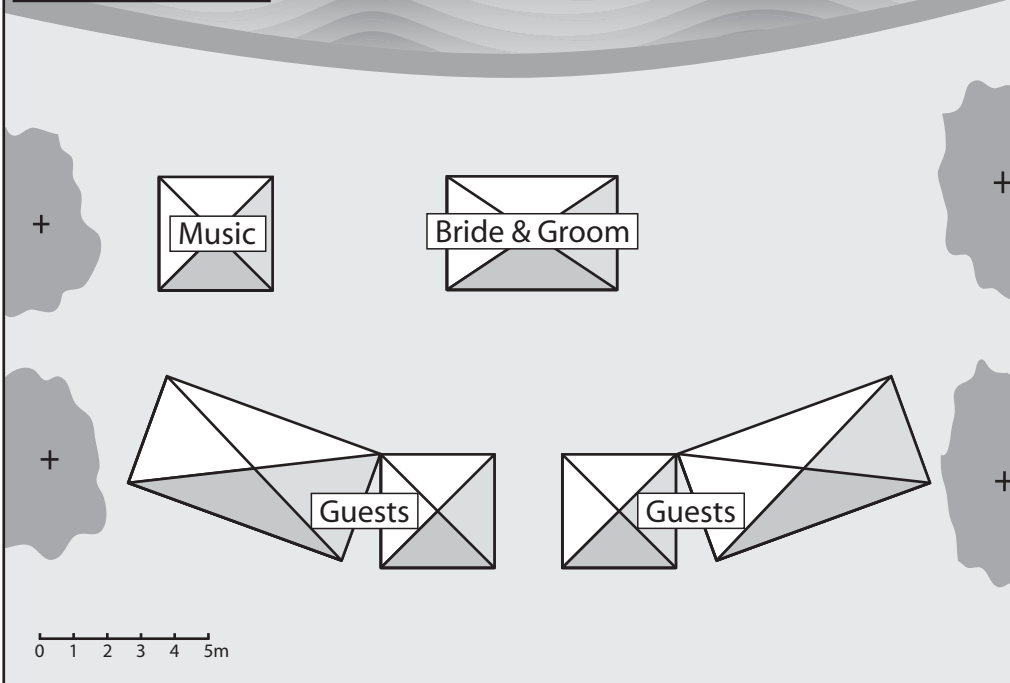

Instant Marquees

120 Standing

Suggested marquee layout for garden weddings

All 3 diagrams on this page show the same marquee layout.

The price is \$595 inc. GST (chairs are not included).

50 Seated and 50 Standing