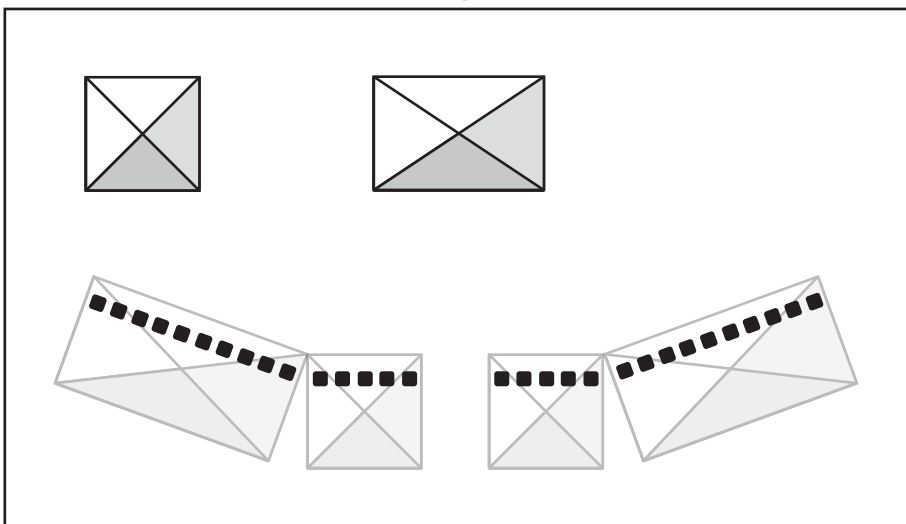

30 Seated and 80 Standing

49 Capella Crescent
Moorabbin Vic 3189
ph: 03 9555 9535
fax: 03 9555 5332
www.instantshade.com.au