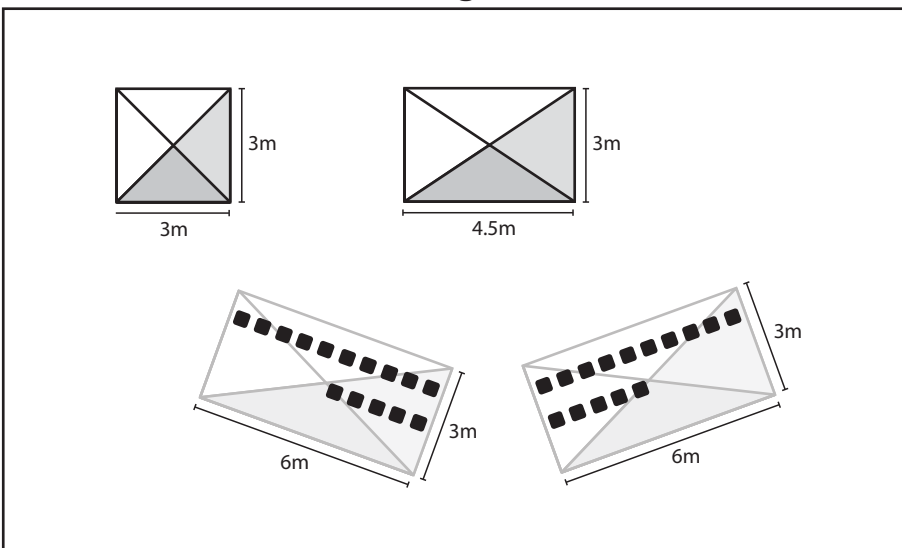

Instant Marquees

60 Standing

Suggested marquee layout for garden wedding.

All 3 diagrams on this page show the same marquee layout.

The price is \$495 inc. GST (chairs are not included).

20 Seated and 40 Standing