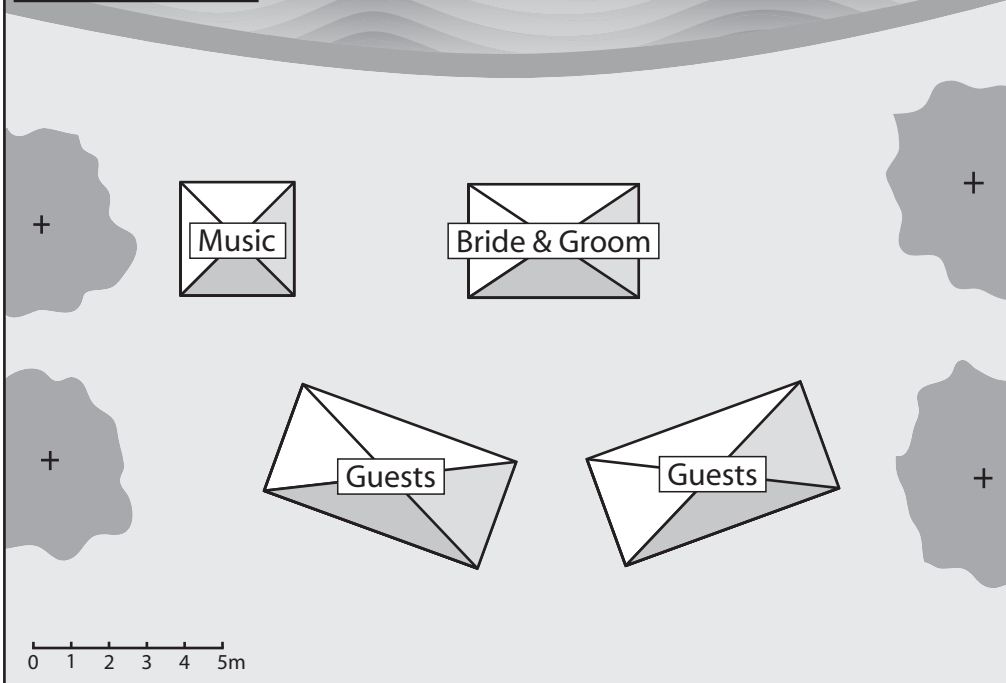

Instant Marquees

60 Standing

Suggested marquee layout for garden wedding.

All 3 diagrams on this page show the same marquee layout.

The price is \$495 inc. GST (chairs are not included).

20 Seated and 40 Standing