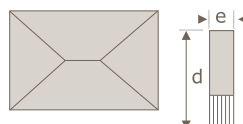

Neoshade Marquee Range Specifications

All measurements are approximate (+/- 2%)

2.4m x 2.4m

3m x 3m

3m x 4.5m

3m x 6m

Range:	Deluxe	Deluxe	Deluxe	Deluxe	Heavy Duty	Heavy Duty	Heavy Duty
Shape:	Square	Square	Rectangular	Rectangular	Square	Rectangular	Rectangular
Size:	2.4m x 2.4m	3m x 3m	3m x 4.5m	3m x 6m	3m x 3m	3m x 4.5m	3m x 6m
Number of legs:	4	4	4	6	4	4	6
Leg profile:	32 x 32 x 2.2 (mm)	32 x 32 x 2.2 (mm)	32 x 32 x 2.2 (mm)	32 x 32 x 2.2 (mm)	40 x 40 x 2.4 (mm)	40 x 40 x 2.4 (mm)	40 x 40 x 2.4 (mm)
Crossbar profile:	25 x 13 x 2 (mm)	25 x 13 x 2 (mm)	25 x 13 x 2 (mm)	25 x 13 x 2 (mm)	30 x 15 x 2.2 (mm)	30 x 15 x 2.2 (mm)	30 x 15 x 2.2 (mm)
Recommended canopy:	Polyester	Polyester	Polyester	Polyester	PVC	PVC	PVC
Capacity:	8 standing 5 seated	10 standing 8 seated	15 standing 12 seated	25 standing 15 seated	10 standing 8 seated	15 standing 12 seated	25 standing 15 seated

DIMENSIONS (closed marquee):

Height:	1550mm	1550mm	1550mm	1550mm	1550mm	1550mm	1550mm
Width:	250mm	250mm	340mm	450mm	280mm	420mm	570mm
Depth:	250mm	250mm	250mm	320mm	280mm	320mm	380mm
Weight: (marquee with canopy)	26Kgs	30kgs	38kgs	51kgs	38kgs	49kgs	67kgs

DIMENSIONS (open marquee):

Height to peak:	3100mm	3300mm	3300mm	3300mm	3300mm	3300mm	3300mm
Height to top of valance:	2380mm	2380mm	2380mm	2380mm	2380mm	2380mm	2380mm
Height to bottom of valance:	2000mm	2000mm	2000mm	2000mm	2000mm	2000mm	2000mm
Valance height:	380mm	380mm	380mm	380mm	380mm	380mm	380mm

DIMENSIONS (boxed, frame only):

H x W x D (mm):	1570x240x240	1570x240x240	1570x330x240	1570x430x240	1570x310x310	1570x430x340	1570x550x300
Weight:	23kgs	27kgs	34kgs	45kgs	35kgs	45kgs	61kgs