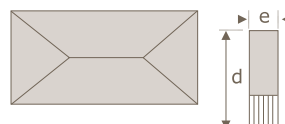

Neoshade Marquee Range Specifications

All measurements are approximate (+/- 2%)

2.4m x 2.4m

3m x 3m

3m x 4.5m

3m x 6m

Range:	Deluxe	Deluxe	Deluxe	Deluxe	Heavy Duty	Heavy Duty	Heavy Duty
Shape:	Square	Square	Rectangular	Rectangular	Square	Rectangular	Rectangular
Size:	2.4m x 2.4m	3m x 3m	3m x 4.5m	3m x 6m	3m x 3m	3m x 4.5m	3m x 6m
Number of legs:	4	4	4	6	4	4	6
Leg profile:	32 x 32 x 2.2 (mm)	32 x 32 x 2.2 (mm)	32 x 32 x 2.2 (mm)	32 x 32 x 2.2 (mm)	40 x 40 x 2.4 (mm)	40 x 40 x 2.4 (mm)	40 x 40 x 2.4 (mm)
Crossbar profile:	25 x 13 x 2 (mm)	25 x 13 x 2 (mm)	25 x 13 x 2 (mm)	25 x 13 x 2 (mm)	30 x 15 x 2.2 (mm)	30 x 15 x 2.2 (mm)	30 x 15 x 2.2 (mm)
Recommended canopy:	Polyester	Polyester	Polyester	Polyester	PVC	PVC	PVC
Capacity:	8 standing 5 seated	10 standing 8 seated	15 standing 12 seated	25 standing 15 seated	10 standing 8 seated	15 standing 12 seated	25 standing 15 seated

DIMENSIONS (closed marquee):

Height:	1550mm	1550mm	1550mm	1550mm	1550mm	1550mm	1550mm
Width:	250mm	250mm	340mm	450mm	280mm	420mm	570mm
Depth:	250mm	250mm	250mm	320mm	280mm	320mm	380mm
Weight: (marquee with canopy)	26Kgs	30kgs	38kgs	51kgs	38kgs	49kgs	67kgs

DIMENSIONS (open marquee):

Height to peak:	3100mm	3300mm	3300mm	3300mm	3300mm	3300mm	3300mm
Height to top of valance:	2380mm	2380mm	2380mm	2380mm	2380mm	2380mm	2380mm
Height to bottom of valance:	2000mm	2000mm	2000mm	2000mm	2000mm	2000mm	2000mm
Valance height:	380mm	380mm	380mm	380mm	380mm	380mm	380mm

DIMENSIONS (boxed, frame only):

H x W x D (mm):	1570x240x240	1570x240x240	1570x330x240	1570x430x240	1570x310x310	1570x430x340	1570x550x300
Weight:	23kgs	27kgs	34kgs	45kgs	35kgs	45kgs	61kgs