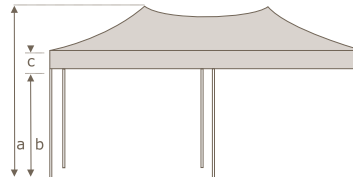

Neoshade Marquee Range Specifications

All measurements are approximate (+/- 2%)

2.4m x 2.4m

3m x 3m

3m x 4.5m

3m x 6m

Range:	Deluxe	Deluxe	Deluxe	Deluxe	Heavy Duty	Heavy Duty	Heavy Duty
Shape:	Square	Square	Rectangular	Rectangular	Square	Rectangular	Rectangular
Size:	2.4m x 2.4m	3m x 3m	3m x 4.5m	3m x 6m	3m x 3m	3m x 4.5m	3m x 6m
Number of legs:	4	4	4	6	4	4	6
Leg profile:	32 x 32 x 2.2 (mm)	32 x 32 x 2.2 (mm)	32 x 32 x 2.2 (mm)	32 x 32 x 2.2 (mm)	40 x 40 x 2.4 (mm)	40 x 40 x 2.4 (mm)	40 x 40 x 2.4 (mm)
Crossbar profile:	25 x 13 x 2 (mm)	25 x 13 x 2 (mm)	25 x 13 x 2 (mm)	25 x 13 x 2 (mm)	30 x 15 x 2.2 (mm)	30 x 15 x 2.2 (mm)	30 x 15 x 2.2 (mm)
Recommended canopy:	Polyester	Polyester	Polyester	Polyester	PVC	PVC	PVC
Capacity:	8 standing 5 seated	10 standing 8 seated	15 standing 12 seated	25 standing 15 seated	10 standing 8 seated	15 standing 12 seated	25 standing 15 seated

DIMENSIONS (closed marquee):

Height:	1550mm	1550mm	1550mm	1550mm	1550mm	1550mm	1550mm
Width:	250mm	250mm	340mm	450mm	280mm	420mm	570mm
Depth:	250mm	250mm	250mm	320mm	280mm	320mm	380mm
Weight: (marquee with canopy)	26Kgs	30kgs	38kgs	51kgs	38kgs	49kgs	67kgs

DIMENSIONS (open marquee):

Height to peak:	3100mm	3300mm	3300mm	3300mm	3300mm	3300mm	3300mm
Height to top of valance:	2380mm	2380mm	2380mm	2380mm	2380mm	2380mm	2380mm
Height to bottom of valance:	2000mm	2000mm	2000mm	2000mm	2000mm	2000mm	2000mm
Valance height:	380mm	380mm	380mm	380mm	380mm	380mm	380mm

DIMENSIONS (boxed, frame only):

H x W x D (mm):	1570x240x240	1570x240x240	1570x330x240	1570x430x240	1570x310x310	1570x430x340	1570x550x300
Weight:	23kgs	27kgs	34kgs	45kgs	35kgs	45kgs	61kgs