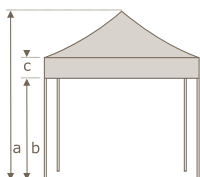

Neoshade Marquee Range Specifications

All measurements are approximate (+/- 2%)

2.4m x 2.4m

3m x 3m

3m x 4.5m

3m x 6m

Range:	Deluxe	Deluxe	Deluxe	Deluxe	Heavy Duty	Heavy Duty	Heavy Duty
Shape:	Square	Square	Rectangular	Rectangular	Square	Rectangular	Rectangular
Size:	2.4m x 2.4m	3m x 3m	3m x 4.5m	3m x 6m	3m x 3m	3m x 4.5m	3m x 6m
Number of legs:	4	4	4	6	4	4	6
Leg profile:	32 x 32 x 2.2 (mm)	32 x 32 x 2.2 (mm)	32 x 32 x 2.2 (mm)	32 x 32 x 2.2 (mm)	40 x 40 x 2.4 (mm)	40 x 40 x 2.4 (mm)	40 x 40 x 2.4 (mm)
Crossbar profile:	25 x 13 x 2 (mm)	25 x 13 x 2 (mm)	25 x 13 x 2 (mm)	25 x 13 x 2 (mm)	30 x 15 x 2.2 (mm)	30 x 15 x 2.2 (mm)	30 x 15 x 2.2 (mm)
Recommended canopy:	Polyester	Polyester	Polyester	Polyester	PVC	PVC	PVC
Capacity:	8 standing 5 seated	10 standing 8 seated	15 standing 12 seated	25 standing 15 seated	10 standing 8 seated	15 standing 12 seated	25 standing 15 seated

DIMENSIONS (closed marquee):

Height:	1550mm	1550mm	1550mm	1550mm	1550mm	1550mm	1550mm
Width:	250mm	250mm	340mm	450mm	280mm	420mm	570mm
Depth:	250mm	250mm	250mm	320mm	280mm	320mm	380mm
Weight: (marquee with canopy)	26Kgs	30kgs	38kgs	51kgs	38kgs	49kgs	67kgs

DIMENSIONS (open marquee):

Height to peak:	3100mm	3300mm	3300mm	3300mm	3300mm	3300mm	3300mm
Height to top of valance:	2380mm	2380mm	2380mm	2380mm	2380mm	2380mm	2380mm
Height to bottom of valance:	2000mm	2000mm	2000mm	2000mm	2000mm	2000mm	2000mm
Valance height:	380mm	380mm	380mm	380mm	380mm	380mm	380mm

DIMENSIONS (boxed, frame only):

H x W x D (mm):	1570x240x240	1570x240x240	1570x330x240	1570x430x240	1570x310x310	1570x430x340	1570x550x300
Weight:	23kgs	27kgs	34kgs	45kgs	35kgs	45kgs	61kgs