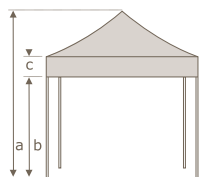

Neoshade Marquee Range Specifications

All measurements are approximate (+/- 2%)

2.4m x 2.4m

3m x 3m

3m x 4.5m

3m x 6m

Range:	Deluxe	Deluxe	Deluxe	Deluxe	Heavy Duty	Heavy Duty	Heavy Duty
Shape:	Square	Square	Rectangular	Rectangular	Square	Rectangular	Rectangular
Size:	2.4m x 2.4m	3m x 3m	3m x 4.5m	3m x 6m	3m x 3m	3m x 4.5m	3m x 6m
Number of legs:	4	4	4	6	4	4	6
Leg profile:	32 x 32 x 2.2 (mm)	32 x 32 x 2.2 (mm)	32 x 32 x 2.2 (mm)	32 x 32 x 2.2 (mm)	40 x 40 x 2.4 (mm)	40 x 40 x 2.4 (mm)	40 x 40 x 2.4 (mm)
Crossbar profile:	25 x 13 x 2 (mm)	25 x 13 x 2 (mm)	25 x 13 x 2 (mm)	25 x 13 x 2 (mm)	30 x 15 x 2.2 (mm)	30 x 15 x 2.2 (mm)	30 x 15 x 2.2 (mm)
Recommended canopy:	Polyester	Polyester	Polyester	Polyester	PVC	PVC	PVC
Capacity:	8 standing 5 seated	10 standing 8 seated	15 standing 12 seated	25 standing 15 seated	10 standing 8 seated	15 standing 12 seated	25 standing 15 seated

DIMENSIONS (closed marquee):

Height:	1550mm	1550mm	1550mm	1550mm	1550mm	1550mm	1550mm
Width:	250mm	250mm	340mm	450mm	280mm	420mm	570mm
Depth:	250mm	250mm	250mm	320mm	280mm	320mm	380mm
Weight: (marquee with canopy)	26Kgs	30kgs	38kgs	51kgs	38kgs	49kgs	67kgs

DIMENSIONS (open marquee):

Height to peak:	3100mm	3300mm	3300mm	3300mm	3300mm	3300mm	3300mm
Height to top of valance:	2380mm	2380mm	2380mm	2380mm	2380mm	2380mm	2380mm
Height to bottom of valance:	2000mm	2000mm	2000mm	2000mm	2000mm	2000mm	2000mm
Valance height:	380mm	380mm	380mm	380mm	380mm	380mm	380mm

DIMENSIONS (boxed, frame only):

H x W x D (mm):	1570x240x240	1570x240x240	1570x330x240	1570x430x240	1570x310x310	1570x430x340	1570x550x300
Weight:	23kgs	27kgs	34kgs	45kgs	35kgs	45kgs	61kgs