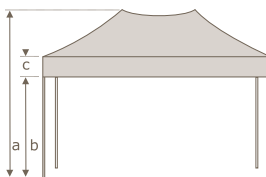

Neoshade Marquee Range Specifications

All measurements are approximate (+/- 2%)

2.4m x 2.4m

3m x 3m

3m x 4.5m

3m x 6m

Range:	Deluxe	Deluxe	Deluxe	Deluxe	Heavy Duty	Heavy Duty	Heavy Duty
Shape:	Square	Square	Rectangular	Rectangular	Square	Rectangular	Rectangular
Size:	2.4m x 2.4m	3m x 3m	3m x 4.5m	3m x 6m	3m x 3m	3m x 4.5m	3m x 6m
Number of legs:	4	4	4	6	4	4	6
Leg profile:	32 x 32 x 2.2 (mm)	32 x 32 x 2.2 (mm)	32 x 32 x 2.2 (mm)	32 x 32 x 2.2 (mm)	40 x 40 x 2.4 (mm)	40 x 40 x 2.4 (mm)	40 x 40 x 2.4 (mm)
Crossbar profile:	25 x 13 x 2 (mm)	25 x 13 x 2 (mm)	25 x 13 x 2 (mm)	25 x 13 x 2 (mm)	30 x 15 x 2.2 (mm)	30 x 15 x 2.2 (mm)	30 x 15 x 2.2 (mm)
Recommended canopy:	Polyester	Polyester	Polyester	Polyester	PVC	PVC	PVC
Capacity:	8 standing 5 seated	10 standing 8 seated	15 standing 12 seated	25 standing 15 seated	10 standing 8 seated	15 standing 12 seated	25 standing 15 seated

DIMENSIONS (closed marquee):

Height:	1550mm	1550mm	1550mm	1550mm	1550mm	1550mm	1550mm
Width:	250mm	250mm	340mm	450mm	280mm	420mm	570mm
Depth:	250mm	250mm	250mm	320mm	280mm	320mm	380mm
Weight: (marquee with canopy)	26Kgs	30kgs	38kgs	51kgs	38kgs	49kgs	67kgs

DIMENSIONS (open marquee):

Height to peak:	3100mm	3300mm	3300mm	3300mm	3300mm	3300mm	3300mm
Height to top of valance:	2380mm	2380mm	2380mm	2380mm	2380mm	2380mm	2380mm
Height to bottom of valance:	2000mm	2000mm	2000mm	2000mm	2000mm	2000mm	2000mm
Valance height:	380mm	380mm	380mm	380mm	380mm	380mm	380mm

DIMENSIONS (boxed, frame only):

H x W x D (mm):	1570x240x240	1570x240x240	1570x330x240	1570x430x240	1570x310x310	1570x430x340	1570x550x300
Weight:	23kgs	27kgs	34kgs	45kgs	35kgs	45kgs	61kgs